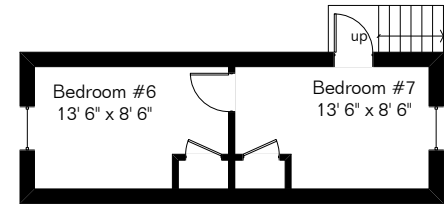

The square footages and room size information are deemed to be reliable but are not guaranteed and should be independently verified.

1608 E 8th St

Presented by Jarrett Reidhead
(520) 331-8050

Main House 1,702 Sq Ft
Basement 309 Sq Ft

Total Living Area 2,011 Sq Ft

Site Visit February 2008

Copyright 2008 Floor Plans First! LLC
All Rights Reserved.

www.FloorPlansFirst.com

Toll Free (877) 887-1500
Voice (520) 881-1500
Fax (520) 791-7701

Floor Plans First!
See the Floor Plan First