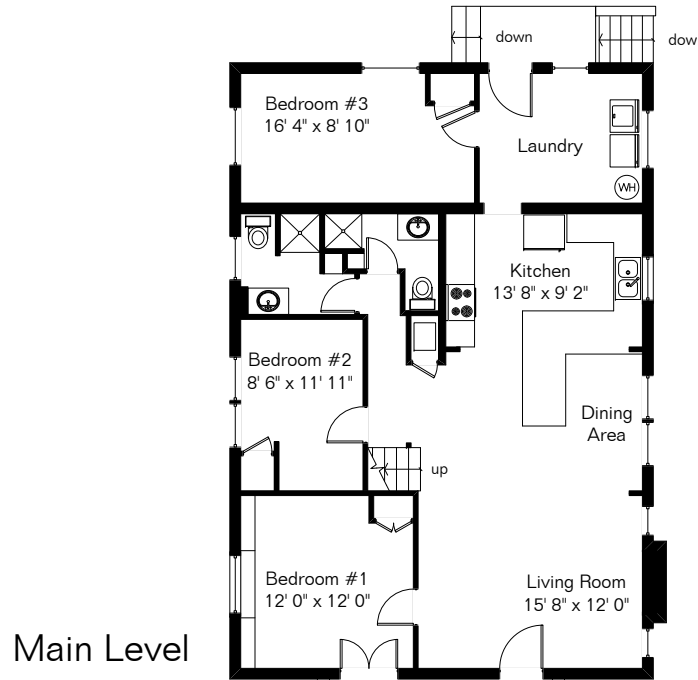

The square footages and room size information are deemed to be reliable but are not guaranteed and should be independently verified.

1608 E 8th St

Presented by Jarrett Reidhead
(520) 331-8050

Main House 1,702 Sq Ft
Basement 309 Sq Ft

Total Living Area 2,011 Sq Ft

Site Visit February 2008

Copyright 2008 Floor Plans First! LLC
All Rights Reserved.

www.FloorPlansFirst.com

Toll Free (877) 887-1500
Voice (520) 881-1500
Fax (520) 791-7701

Floor Plans First!
See the Floor Plan First