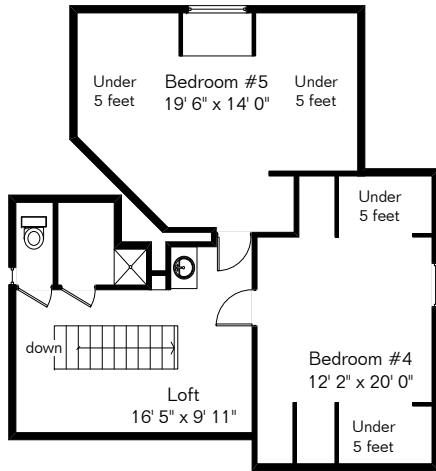

The square footages and room size information are deemed to be reliable but are not guaranteed and should be independently verified.

1608 E 8th St

Presented by Jarrett Reidhead
(520) 331-8050

Main House 1,702 Sq Ft
Basement 309 Sq Ft

Total Living Area 2,011 Sq Ft

Site Visit February 2008

Copyright 2008 Floor Plans First! LLC
All Rights Reserved.

www.FloorPlansFirst.com

Toll Free (877) 887-1500
Voice (520) 881-1500
Fax (520) 791-7701

Floor Plans First!
See the Floor Plan First