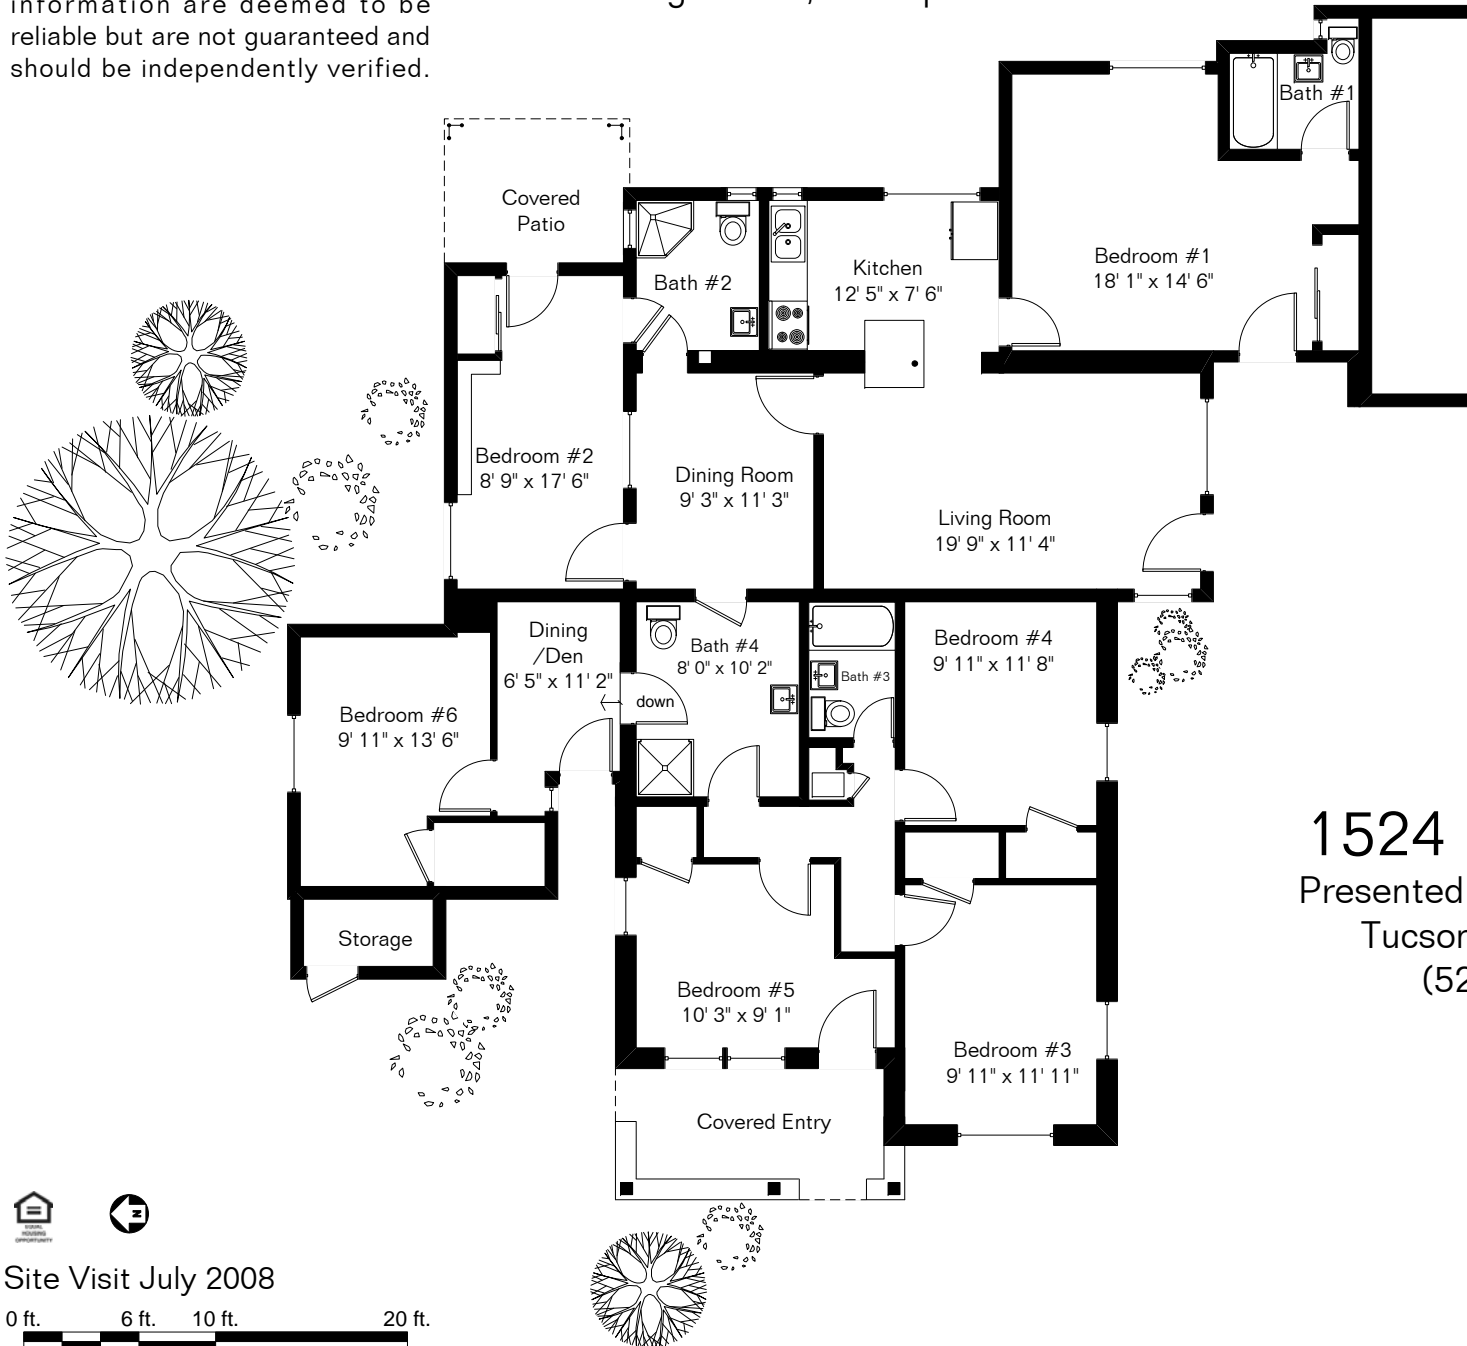

The square footages and room size information are deemed to be reliable but are not guaranteed and should be independently verified.

Living Area 1,968 Sq Ft

1524 N Park Ave  
Presented by Jarrett Reidhead  
Tucson Integrity Realty  
(520) 331-8050

Site Visit July 2008

0 ft. 6 ft. 10 ft. 20 ft.

Copyright 2008 Floor Plans First! LLC  
All Rights Reserved.

[www.FloorPlansFirst.com](http://www.FloorPlansFirst.com)

Toll Free (877) 887-1500  
Voice (520) 881-1500  
Fax (520) 791-7701