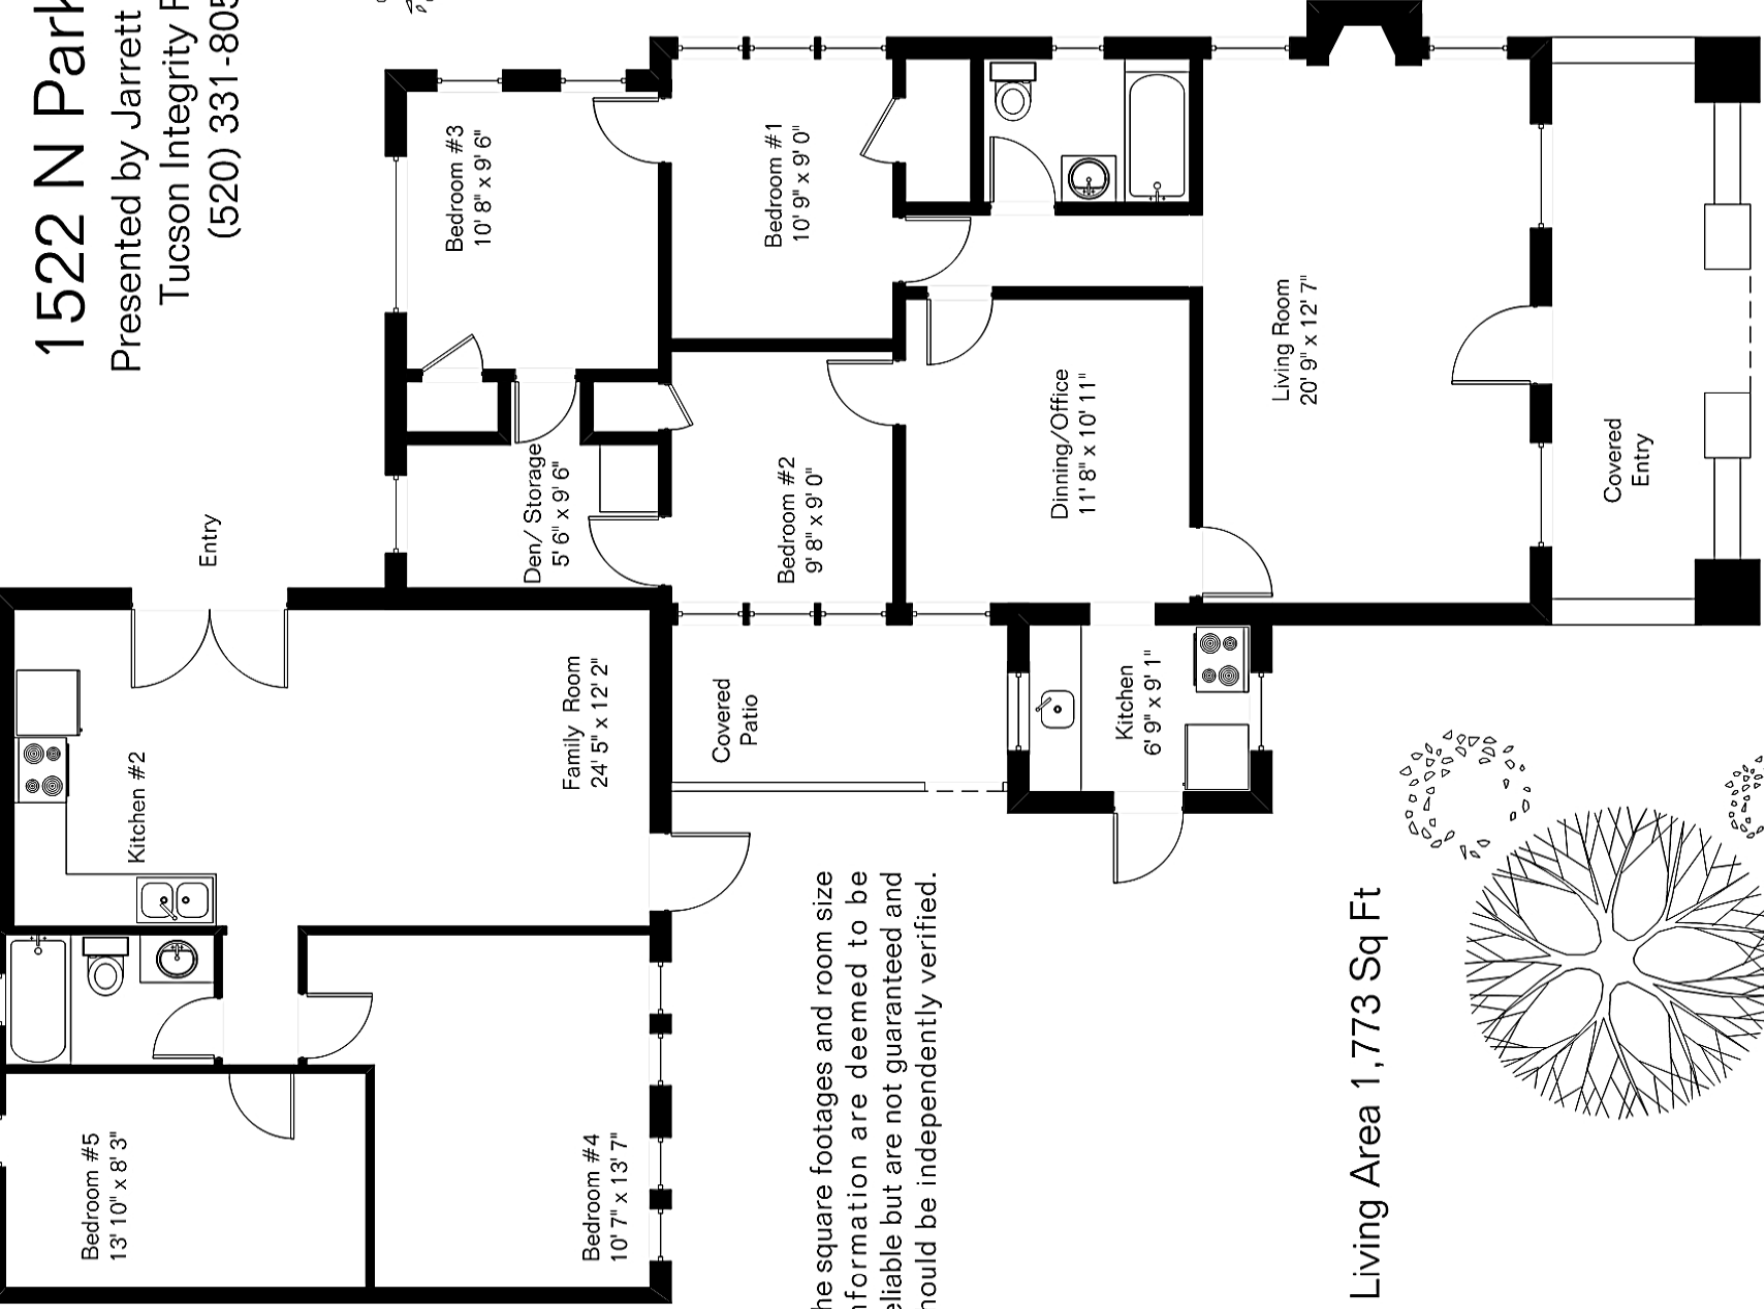

1522 N Park Ave

Presented by Jarrett Reidhead
Tucson Integrity Realty
(520) 331-8050

The square footages and room size information are deemed to be reliable but are not guaranteed and should be independently verified.

Living Area 1,773 Sq Ft

Site Visit July 2008

Copyright 2008 Floor Plans First! LLC
All Rights Reserved.

www.FloorPlansFirst.com

Toll Free (877) 887-1500
Voice (520) 881-1500
Fax (520) 791-7701

See the Floor Plan First!
Floor Plans First!