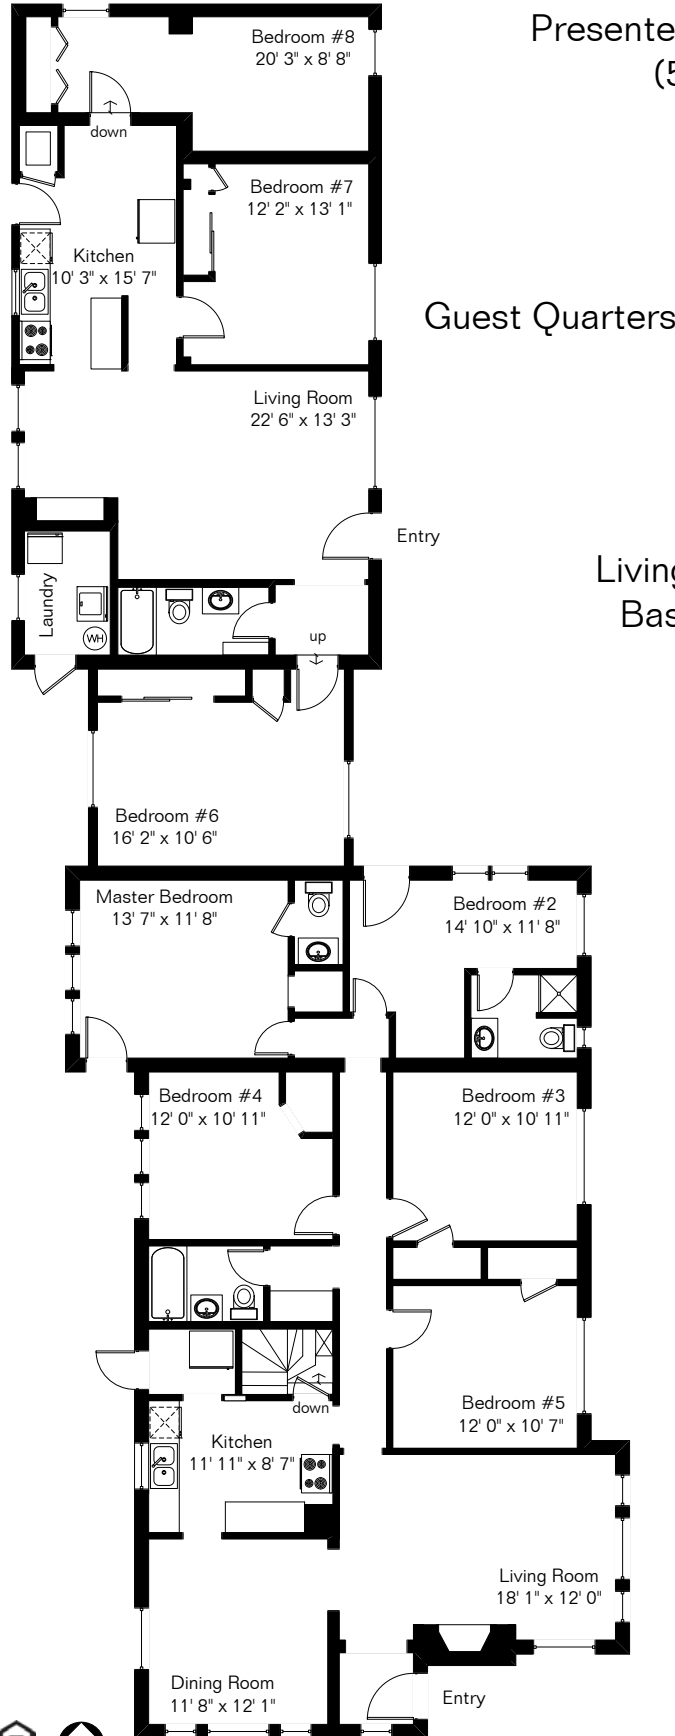

The square footages and room size information are deemed to be reliable but are not guaranteed and should be independently verified.

# 1487 E Hampton St

Presented by Jarrett Reidhead  
(520) 331-8050

Basement

Site Visit March 2008

0 ft. 6 ft. 10 ft. 20 ft.

Copyright 2008 Floor Plans First! LLC  
All Rights Reserved.

[www.FloorPlansFirst.com](http://www.FloorPlansFirst.com)

Toll Free (877) 887-1500  
Voice (520) 881-1500  
Fax (520) 791-7701

**Floor Plans First!**  
See the Floor Plan First!