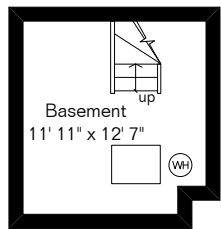

The square footages and room size information are deemed to be reliable but are not guaranteed and should be independently verified.

# 1487 E Hampton St

Presented by Jarrett Reidhead  
(520) 331-8050

Basement

Site Visit March 2008

0 ft. 6 ft. 10 ft. 20 ft.

Copyright 2008 Floor Plans First! LLC  
All Rights Reserved.

[www.FloorPlansFirst.com](http://www.FloorPlansFirst.com)